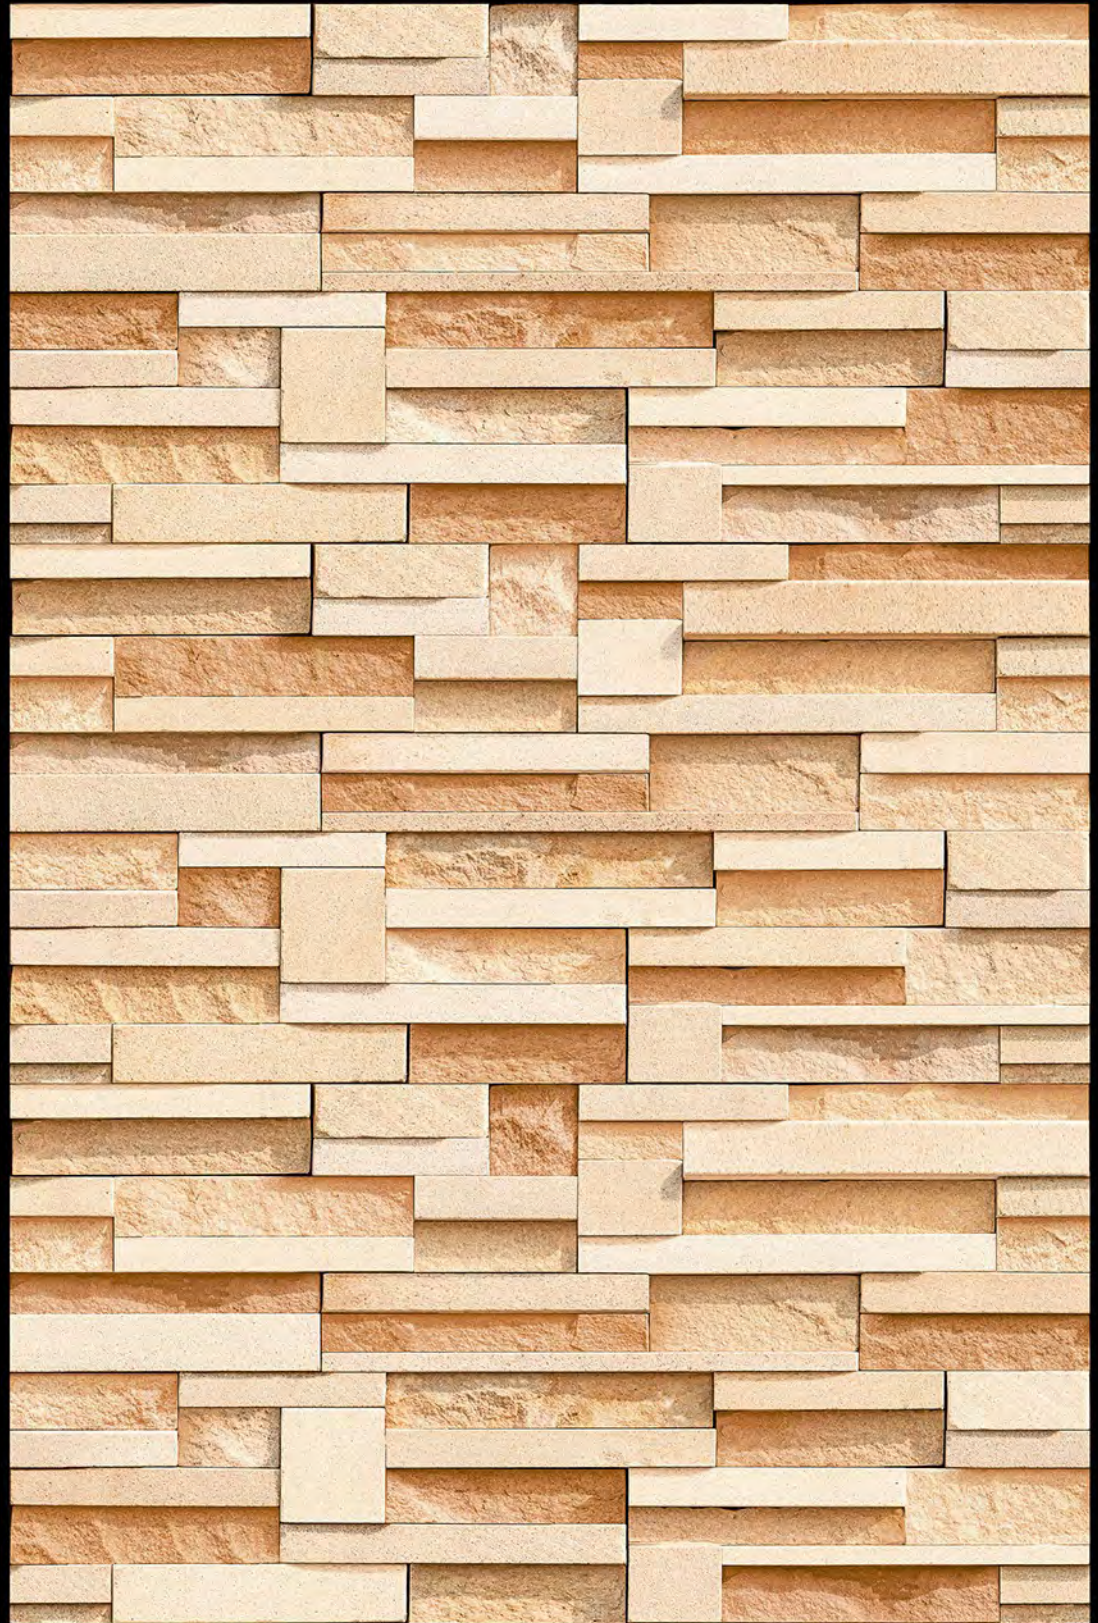

High Depth
Elevation

300x
600mm

CROATIA - 01

HIGH-DEEP
PUNCH

NATURAL
LOOK

DURABLE
BODY