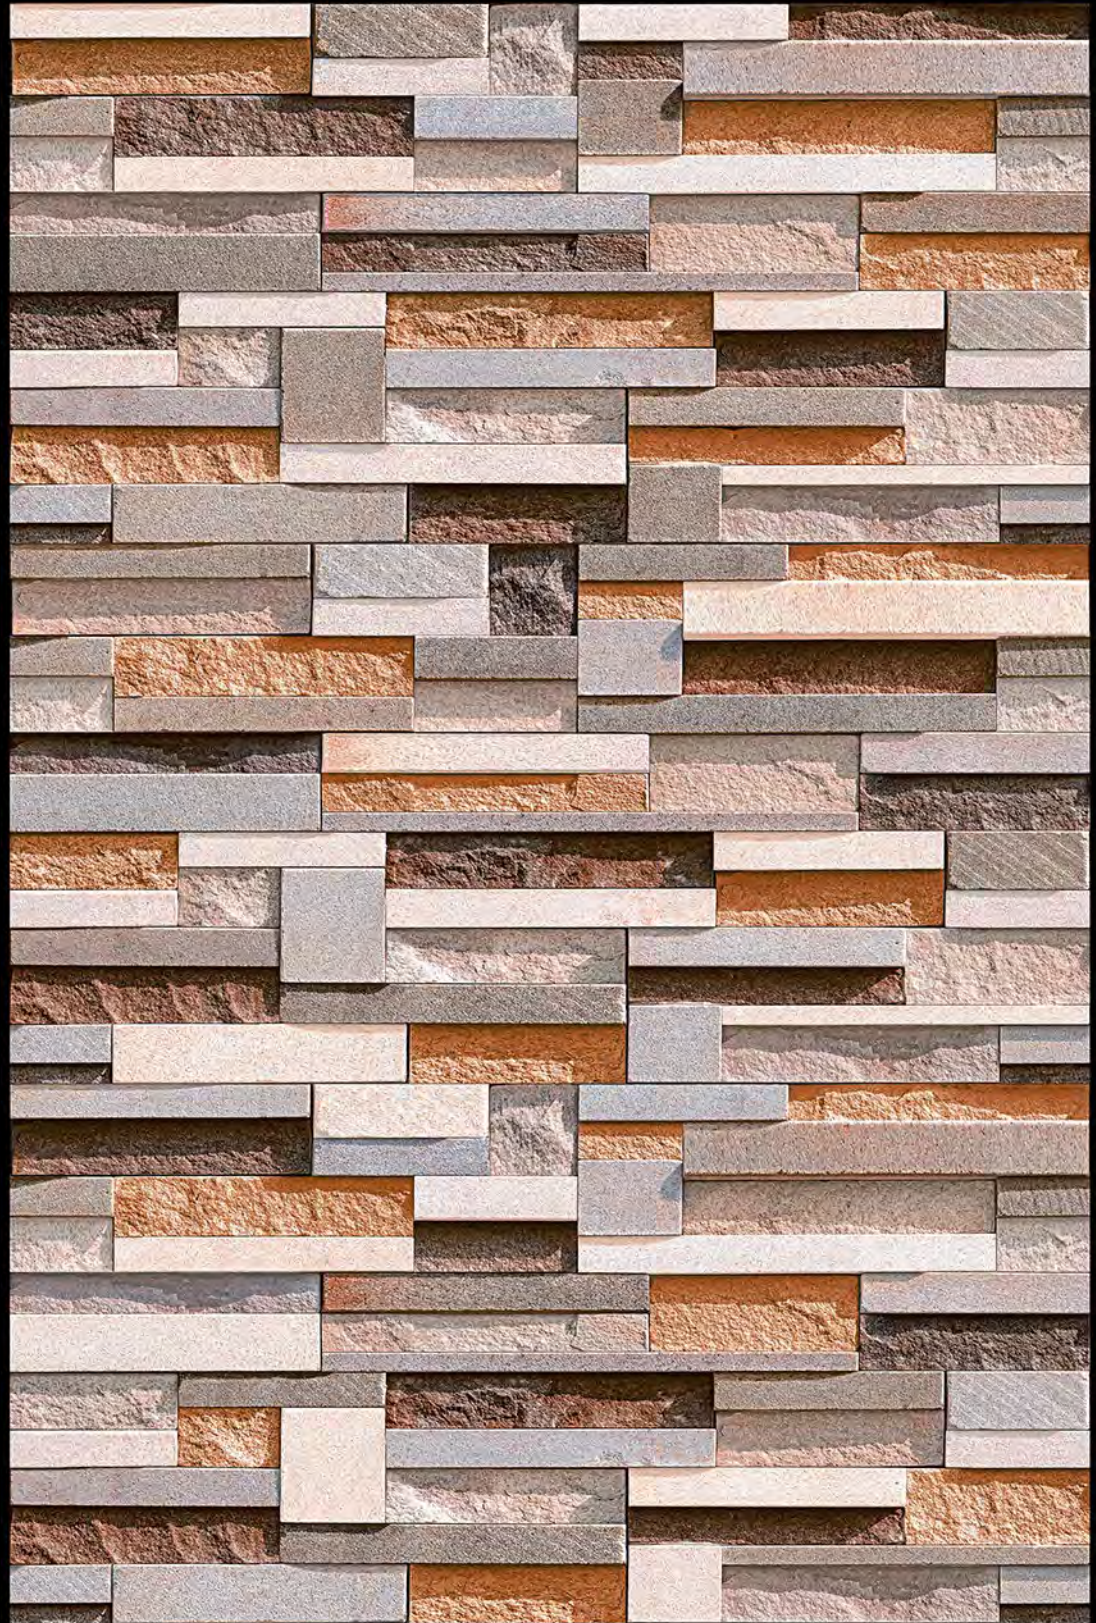

300x  
600mm

**CROATIA - 04**

HIGH-DEEP  
PUNCH

NATURAL  
LOOK

DURABLE  
BODY

High Depth  
**Elevation**

300x  
600mm

**CROATIA - 05**