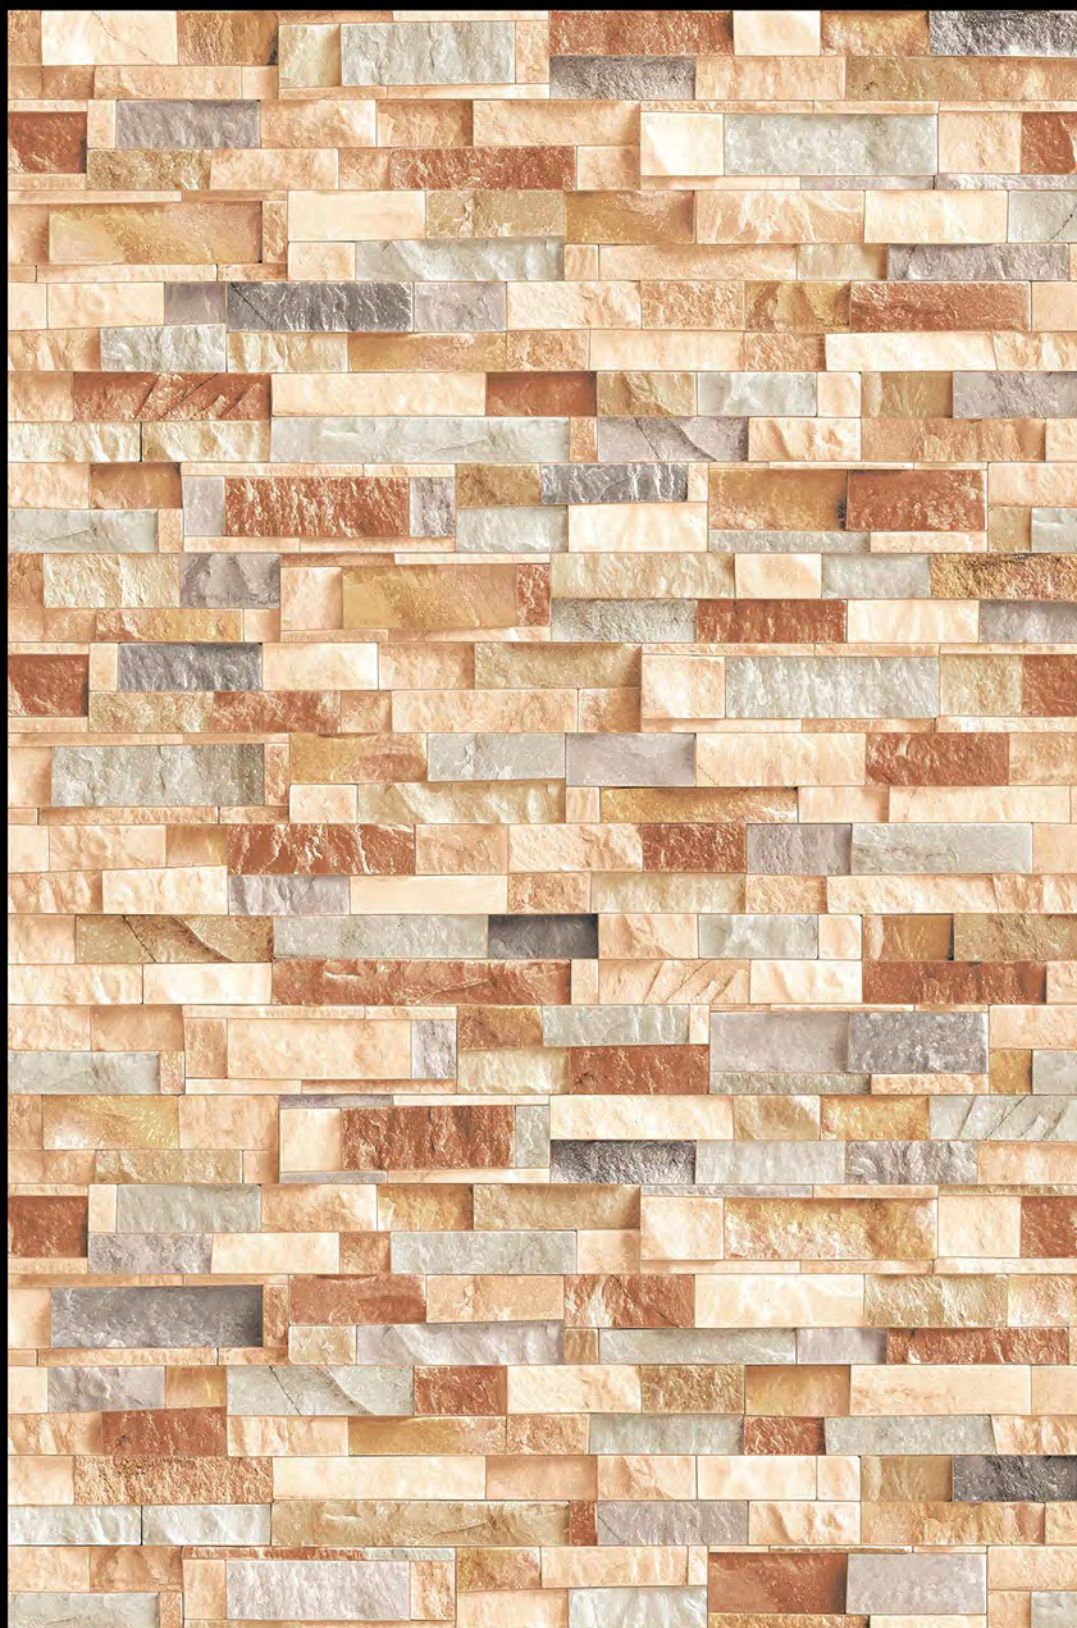

HIGH-DEEP  
PUNCH

NATURAL  
LOOK

DURABLE  
BODY

High Depth  
**Elevation**

300x  
600mm

**LATVIA - 02**

HIGH-DEEP  
PUNCH

NATURAL  
LOOK