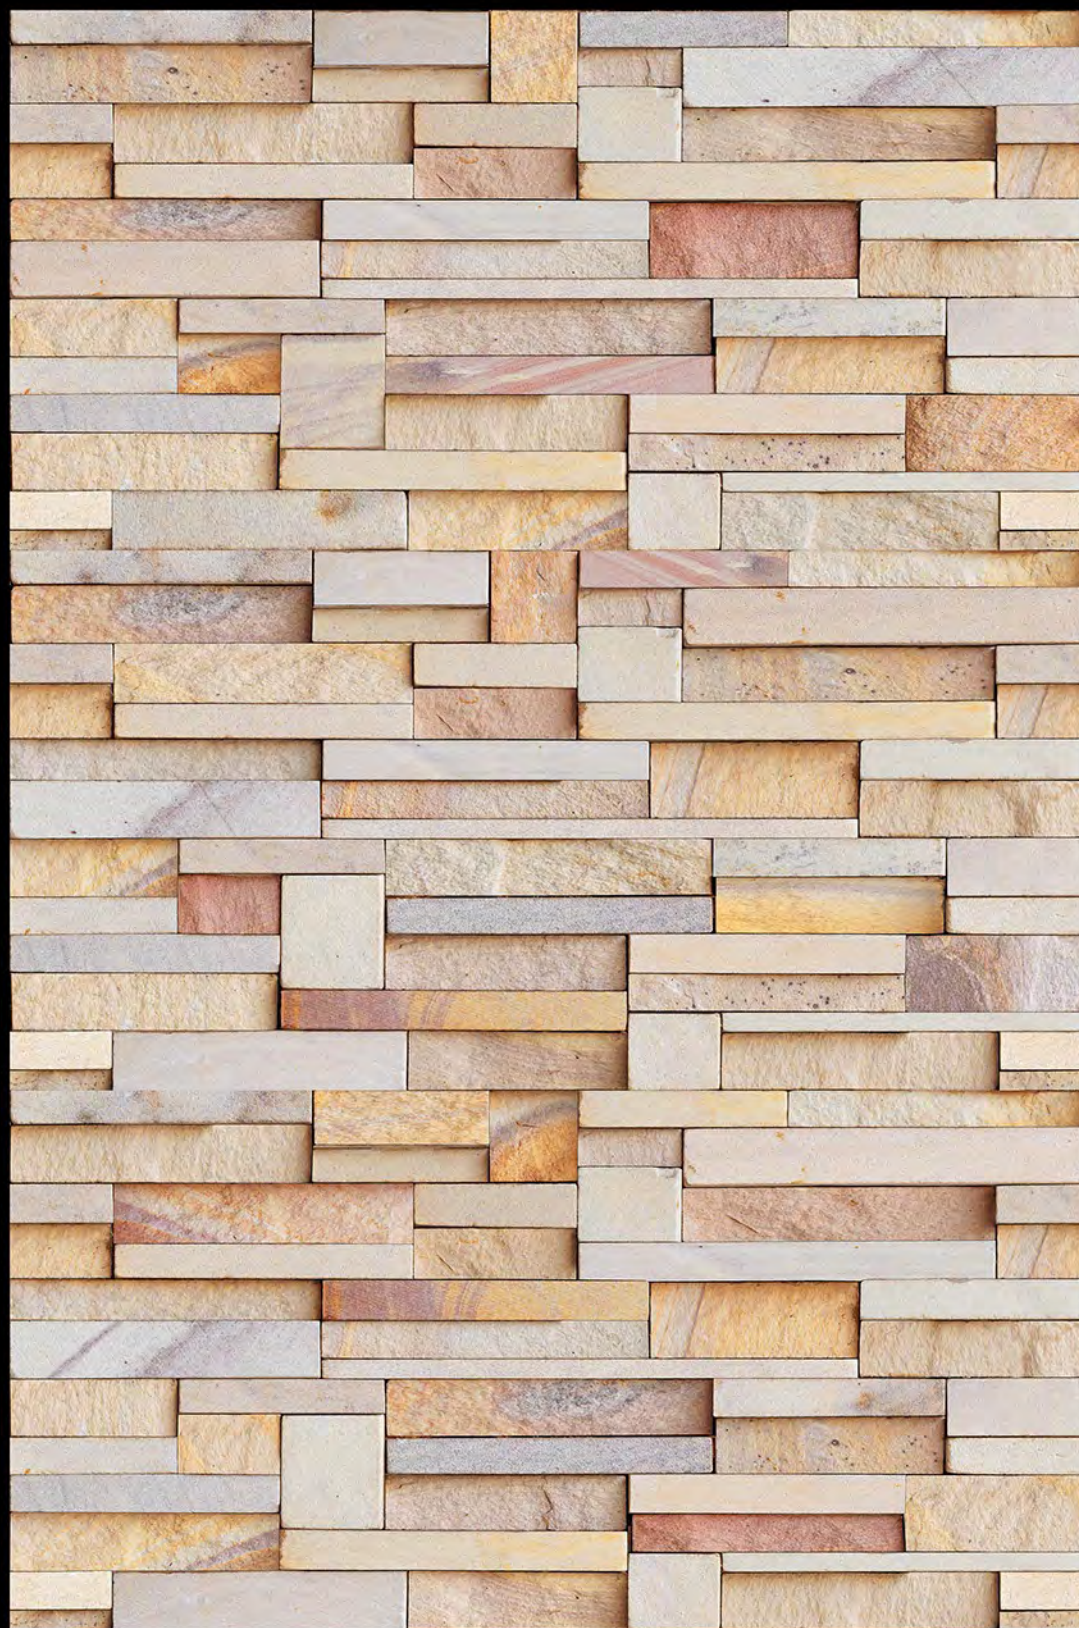

HIGH-DEEP  
PUNCH

NATURAL  
LOOK

DURABLE  
BODY

High Depth  
**Elevation**

300x  
600mm

**CROATIA - 10**

HIGH-DEEP  
PUNCH

NATURAL  
LOOK