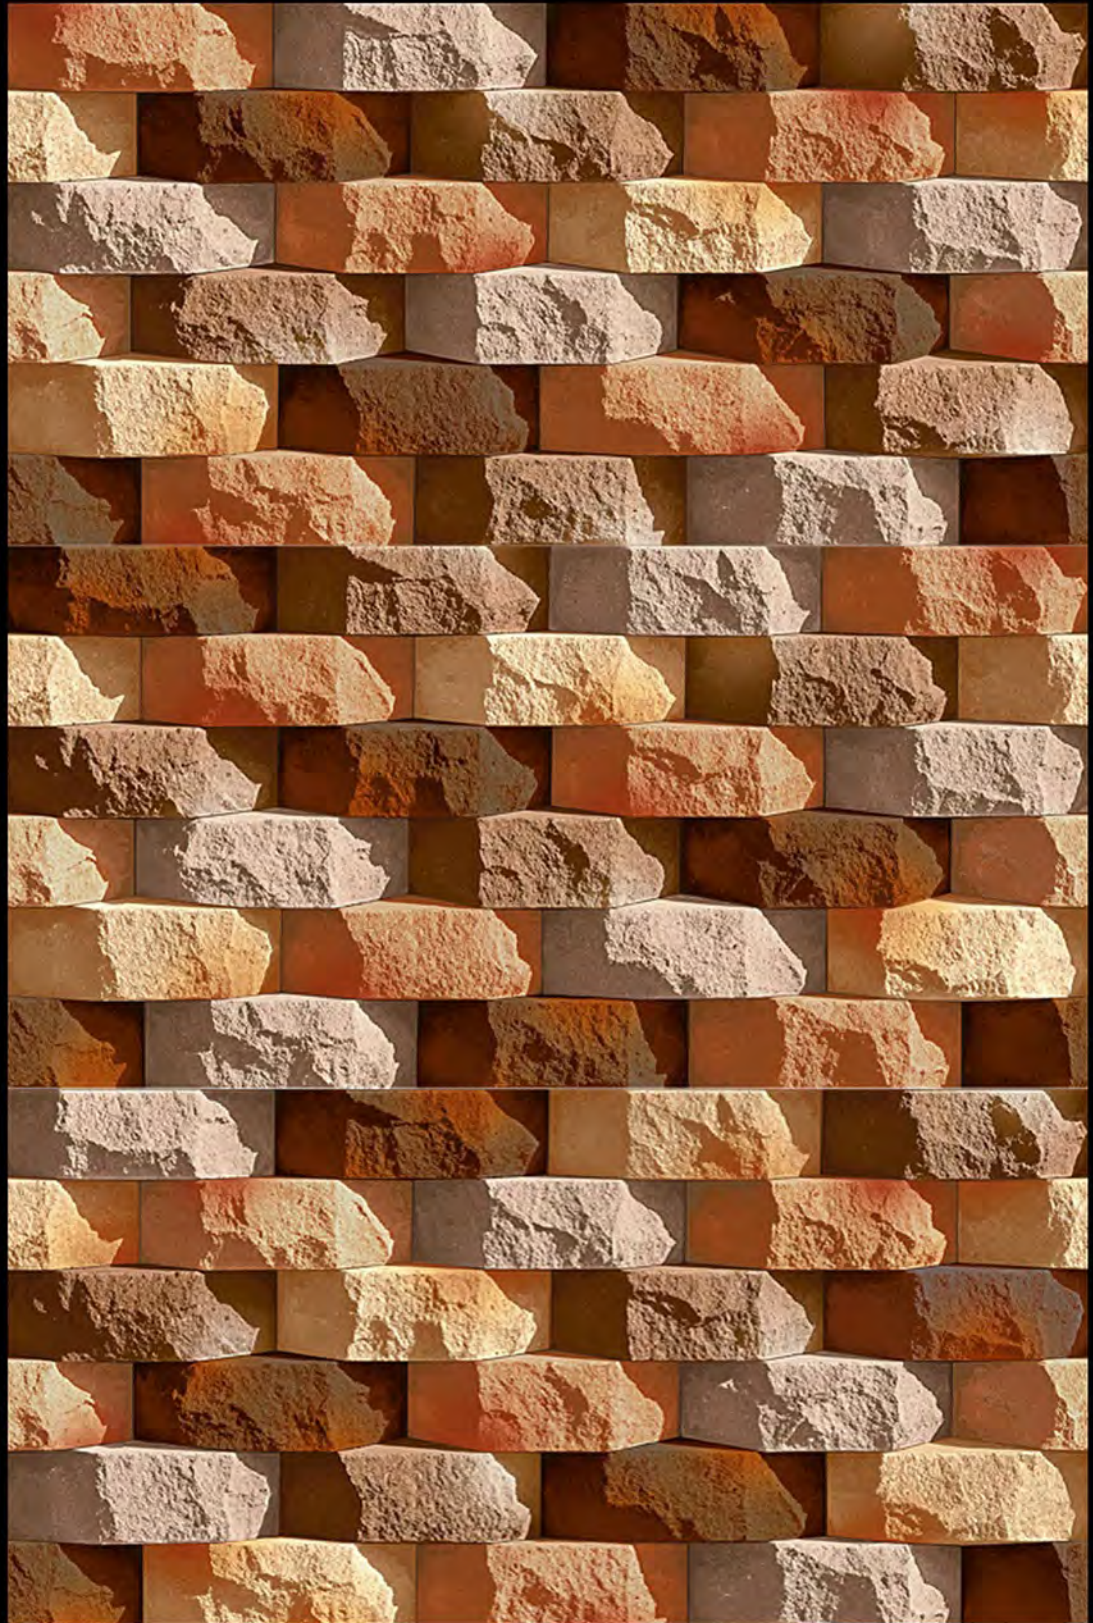

HIGH-DEEP  
PUNCH

NATURAL  
LOOK

DURABLE  
BODY

High Depth  
**Elevation**

300x  
600mm

**ESTONIA - 08**

HIGH-DEEP  
PUNCH

NATURAL  
LOOK