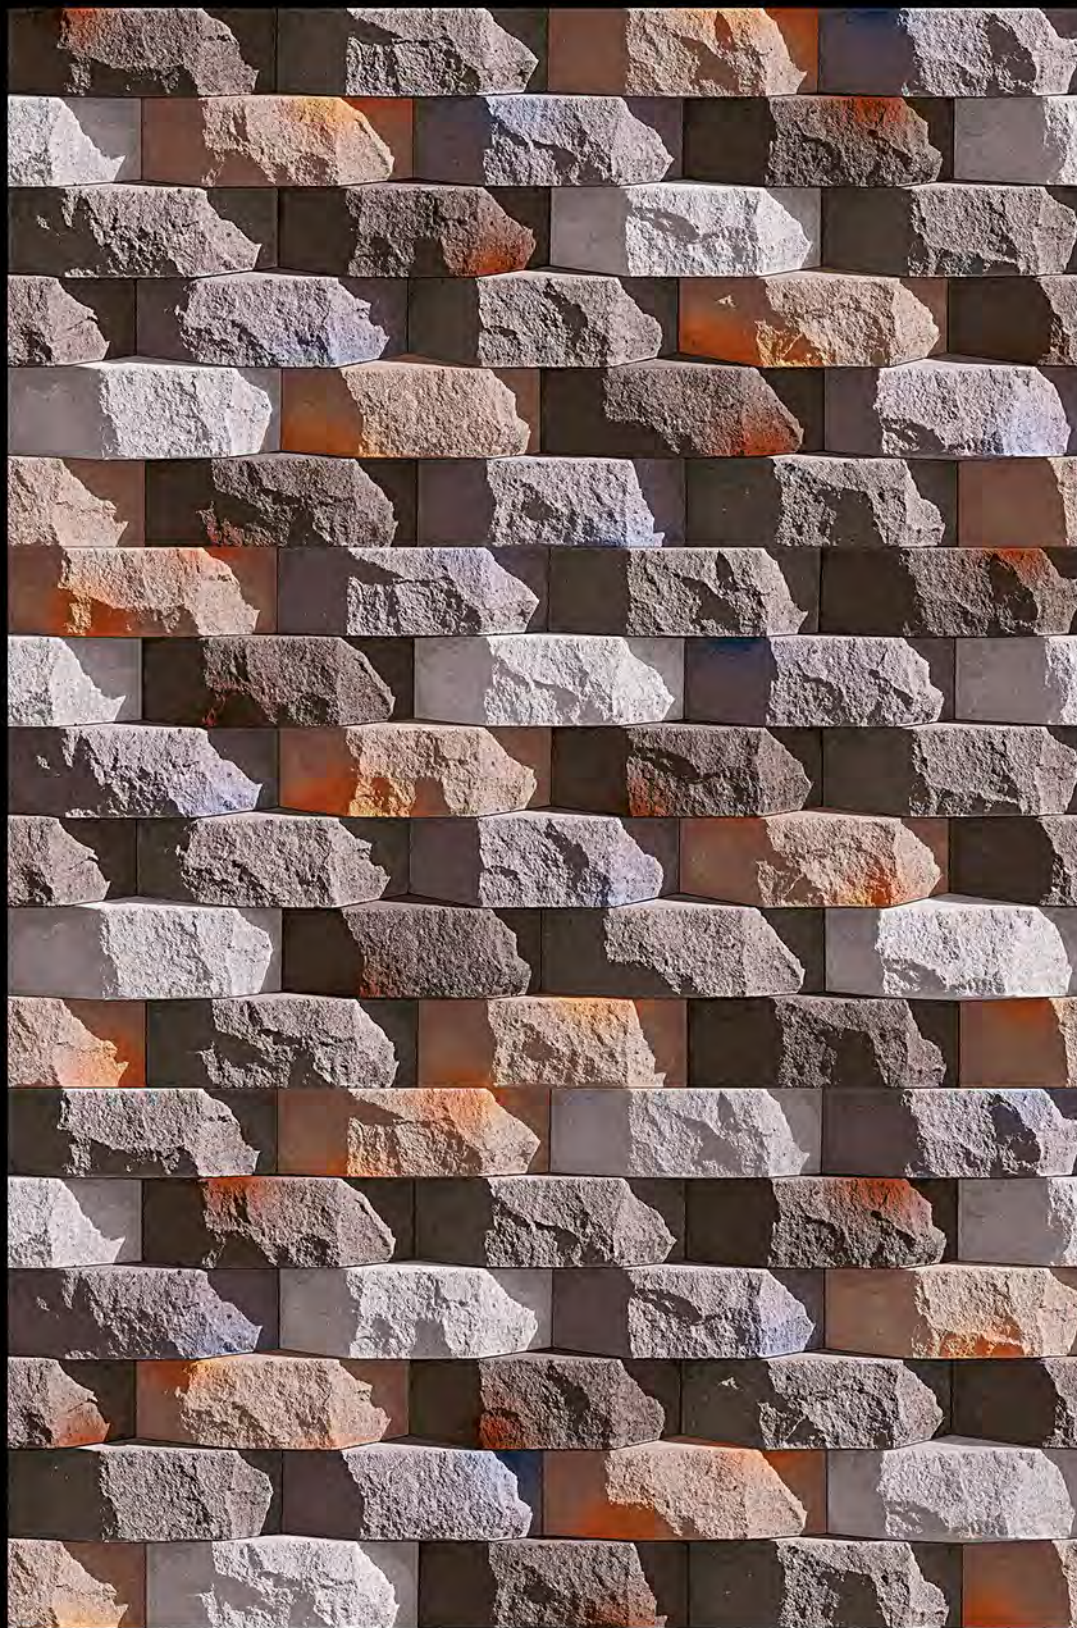

High Depth
Elevation

300x
600mm

ESTONIA - 04

HIGH-DEEP
PUNCH

NATURAL
LOOK

DURABLE
BODY