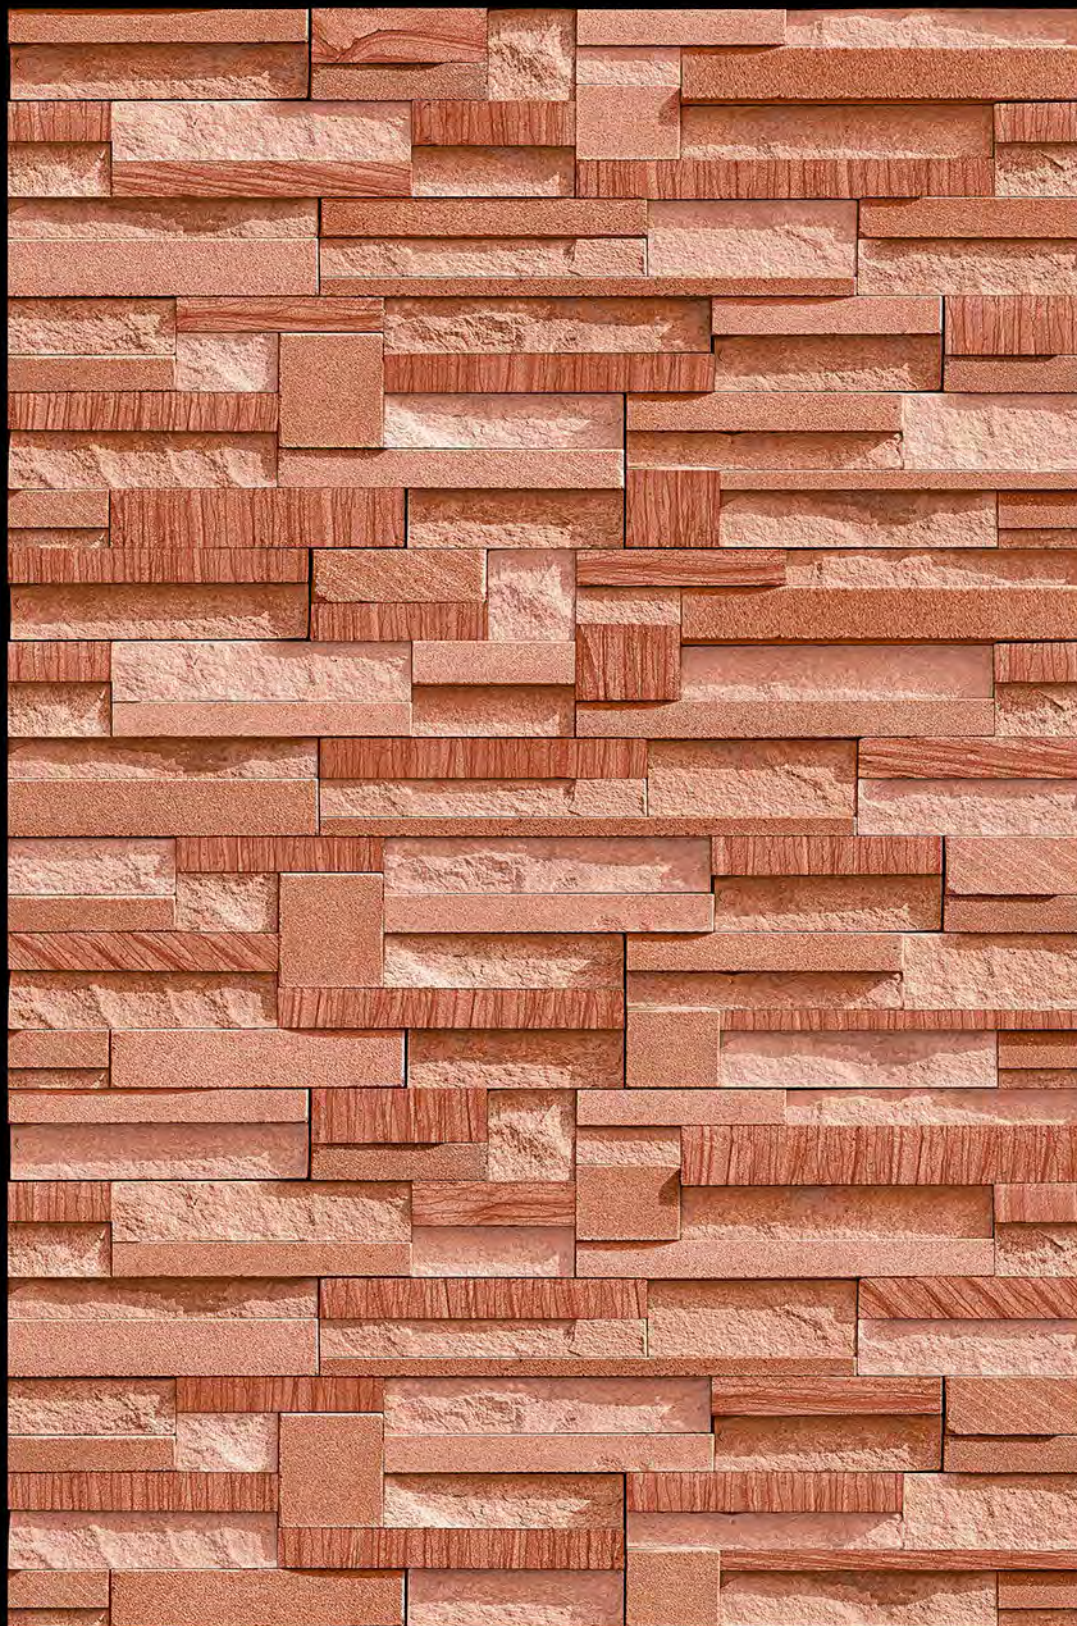

High Depth
Elevation

300x
600mm

CROATIA - 07

HIGH-DEEP
PUNCH

NATURAL
LOOK

DURABLE
BODY