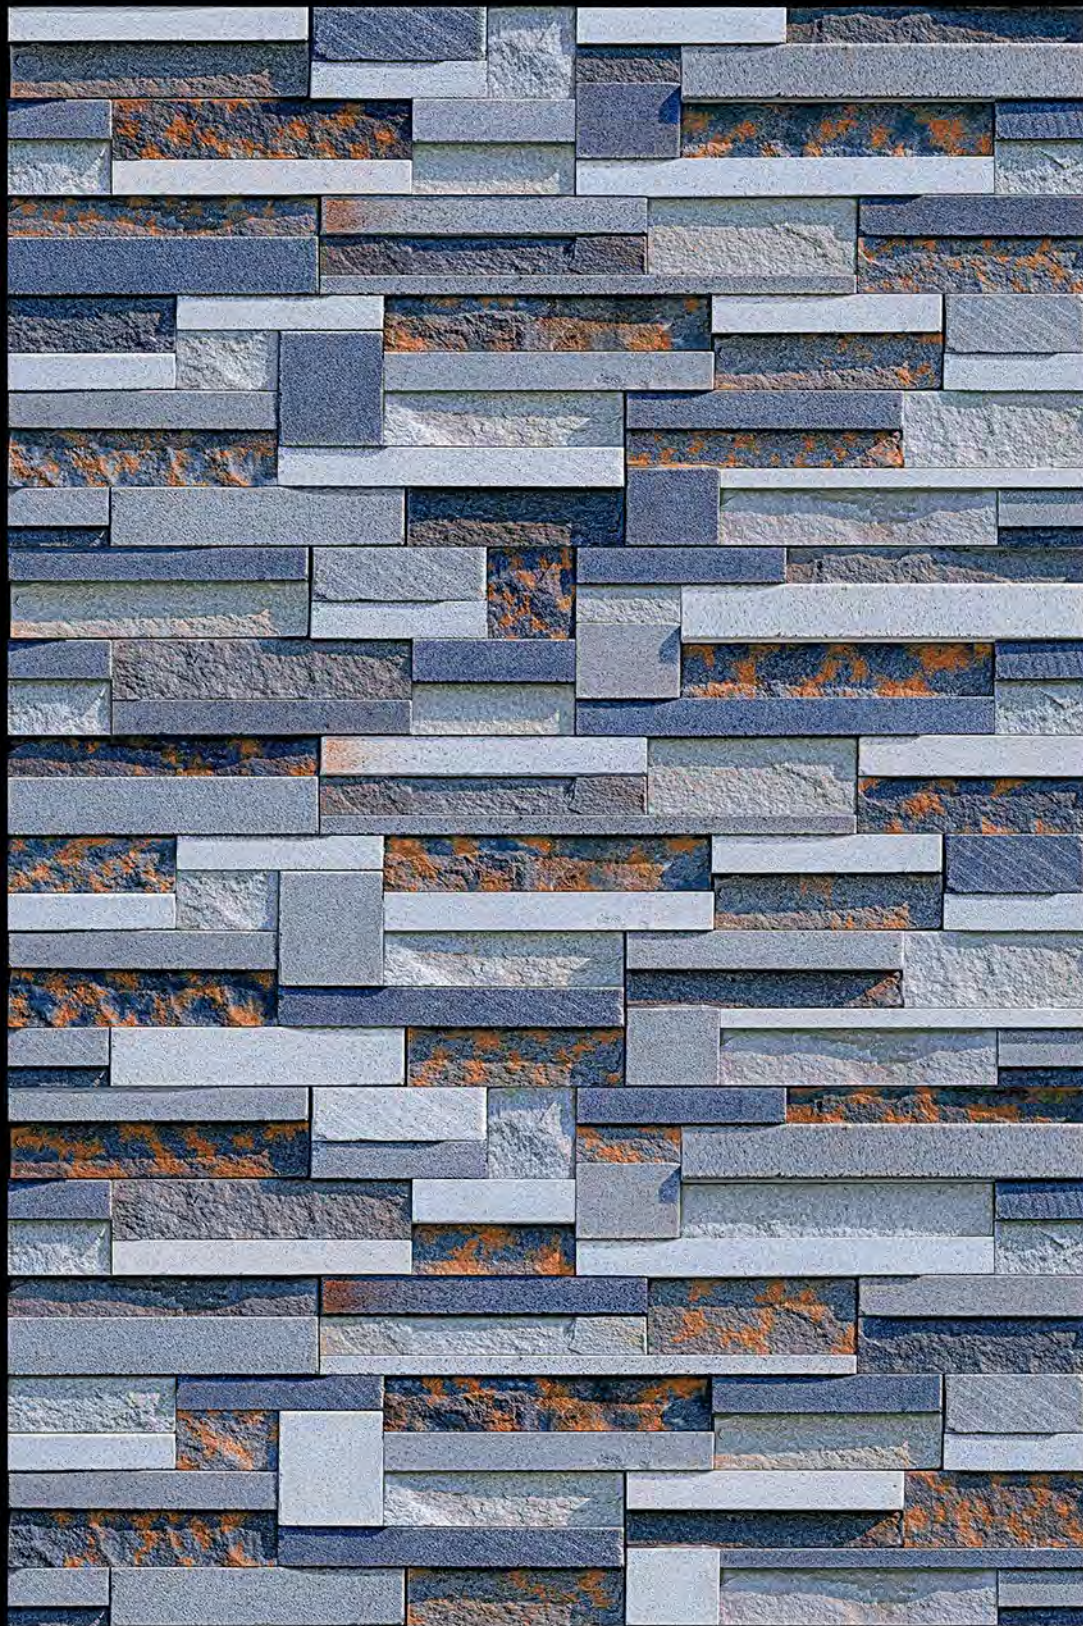

HIGH-DEEP  
PUNCH

NATURAL  
LOOK

DURABLE  
BODY

High Depth  
**Elevation**

300x  
600mm

**CROATIA - 02**

HIGH-DEEP  
PUNCH

NATURAL  
LOOK