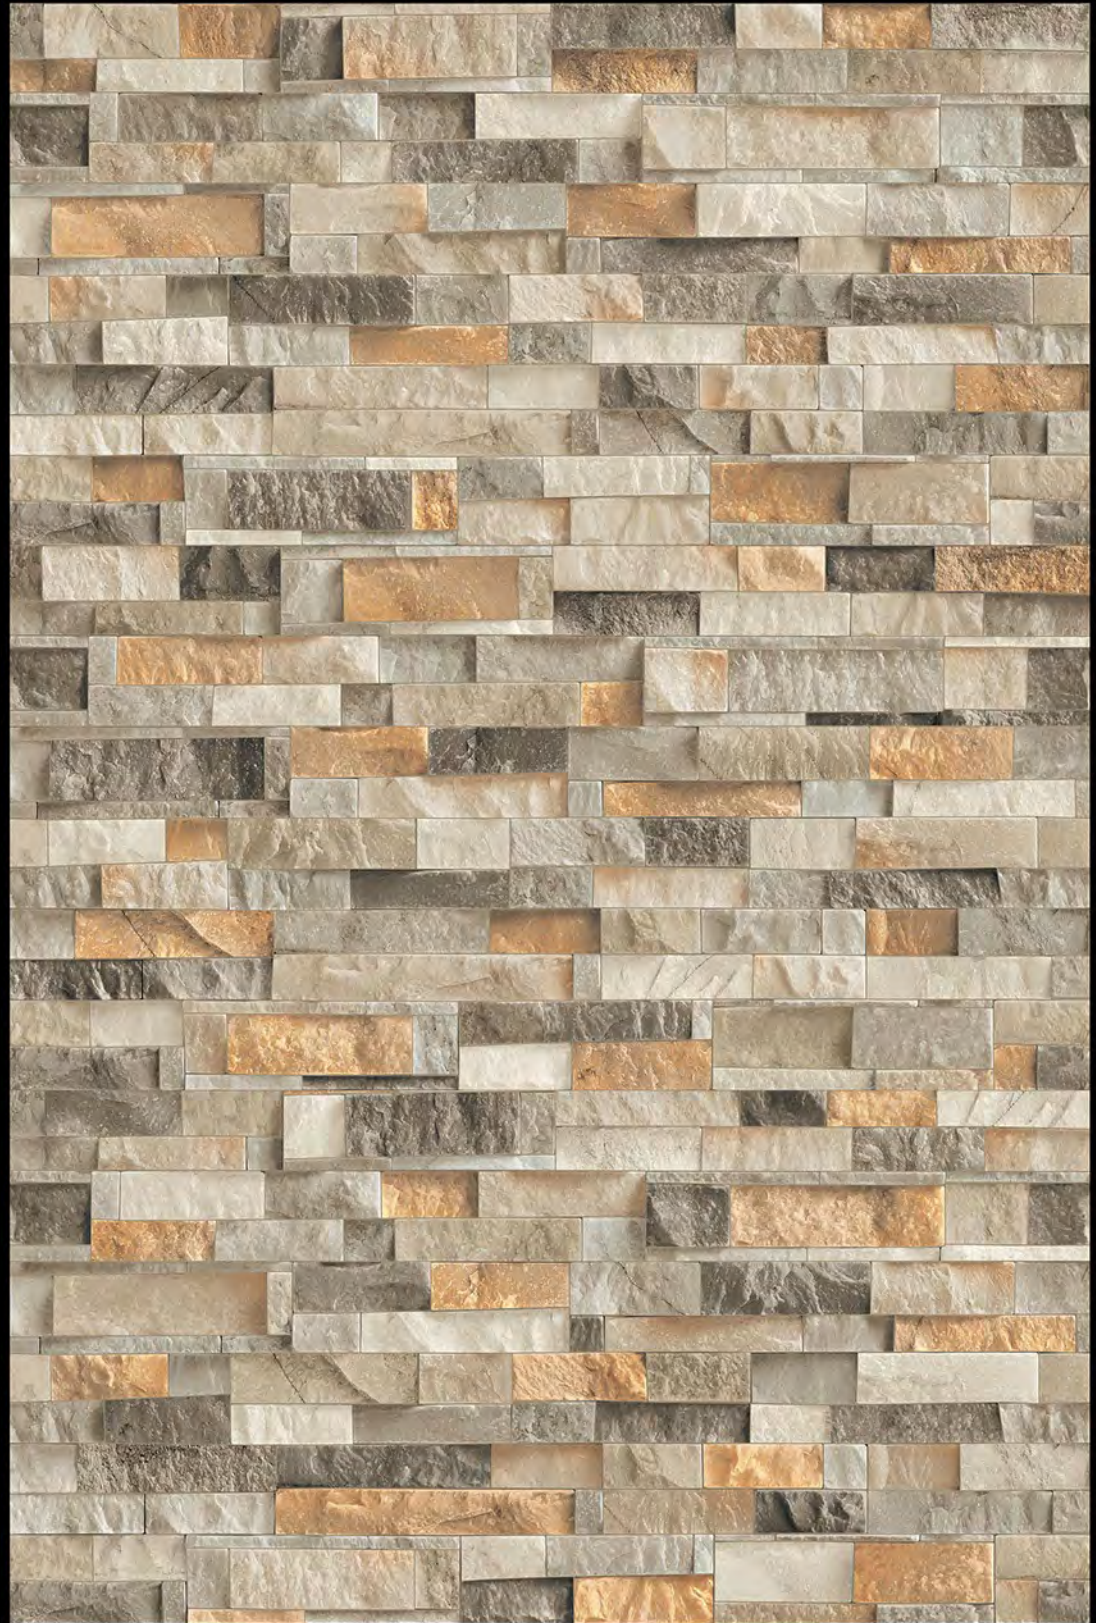

HIGH-DEEP  
PUNCH

NATURAL  
LOOK

DURABLE  
BODY

High Depth  
**Elevation**

300x  
600mm

**LATVIA - 10**

HIGH-DEEP  
PUNCH

NATURAL  
LOOK