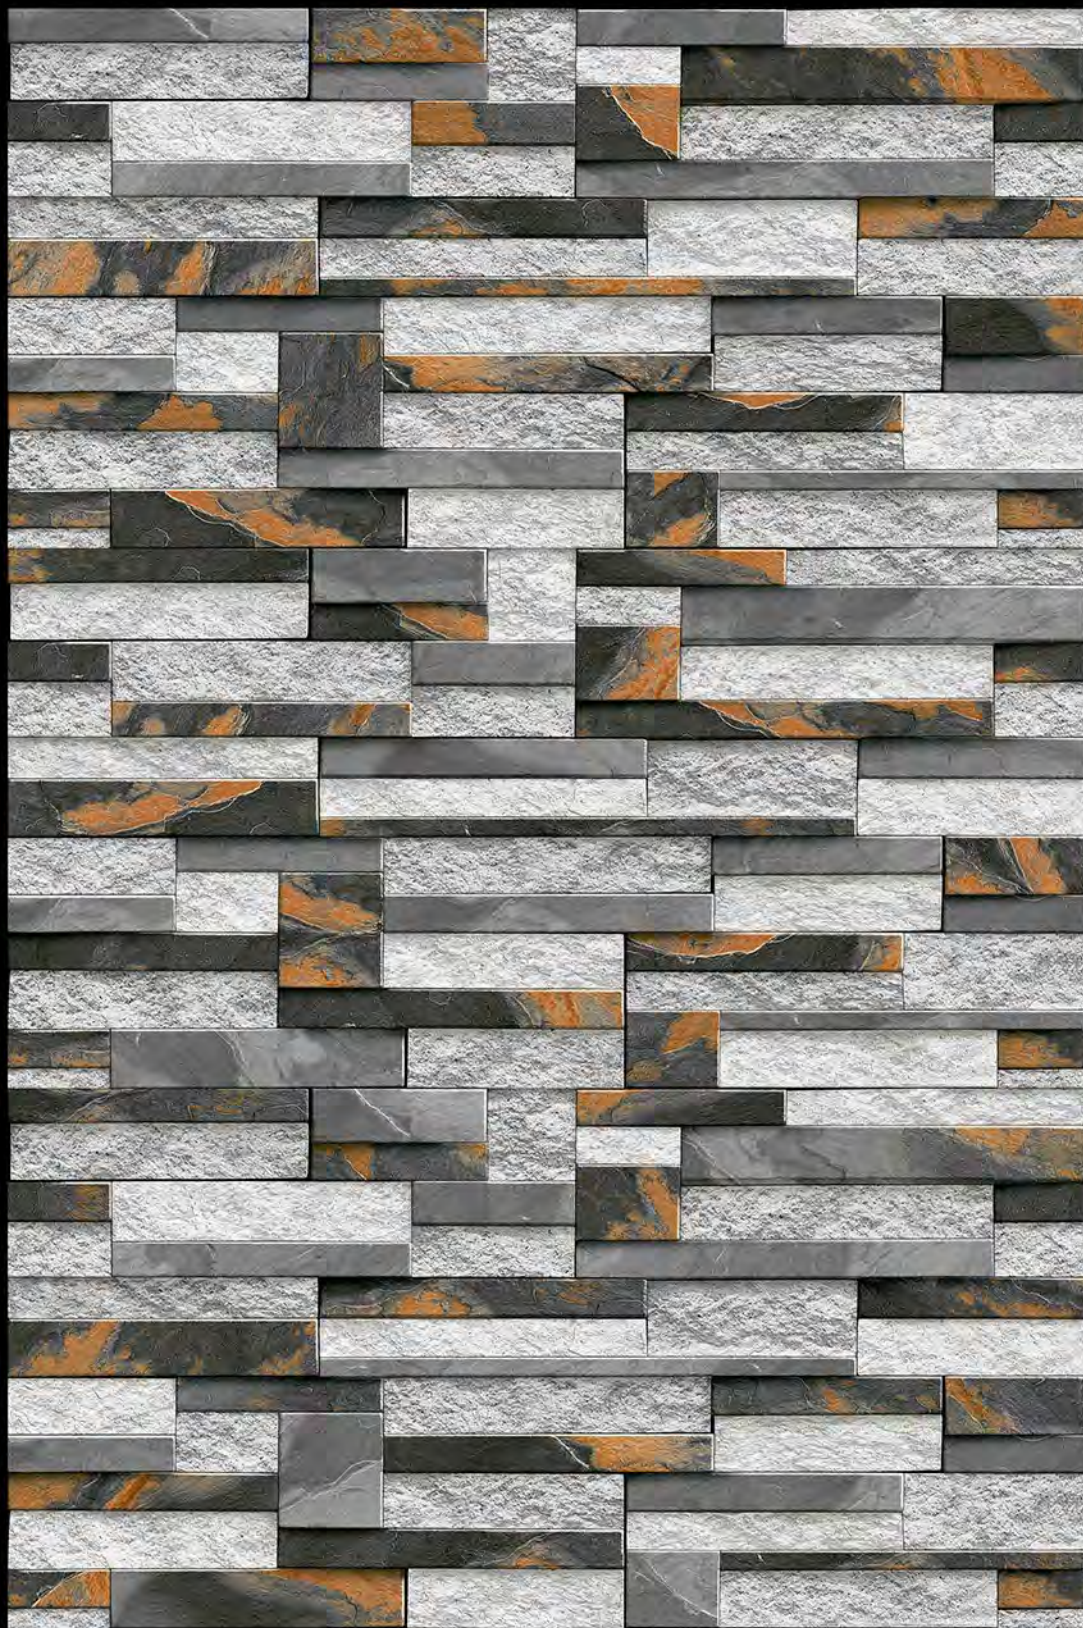

High Depth
Elevation

300x
600mm

CROATIA - 09

HIGH-DEEP
PUNCH

NATURAL
LOOK

DURABLE
BODY