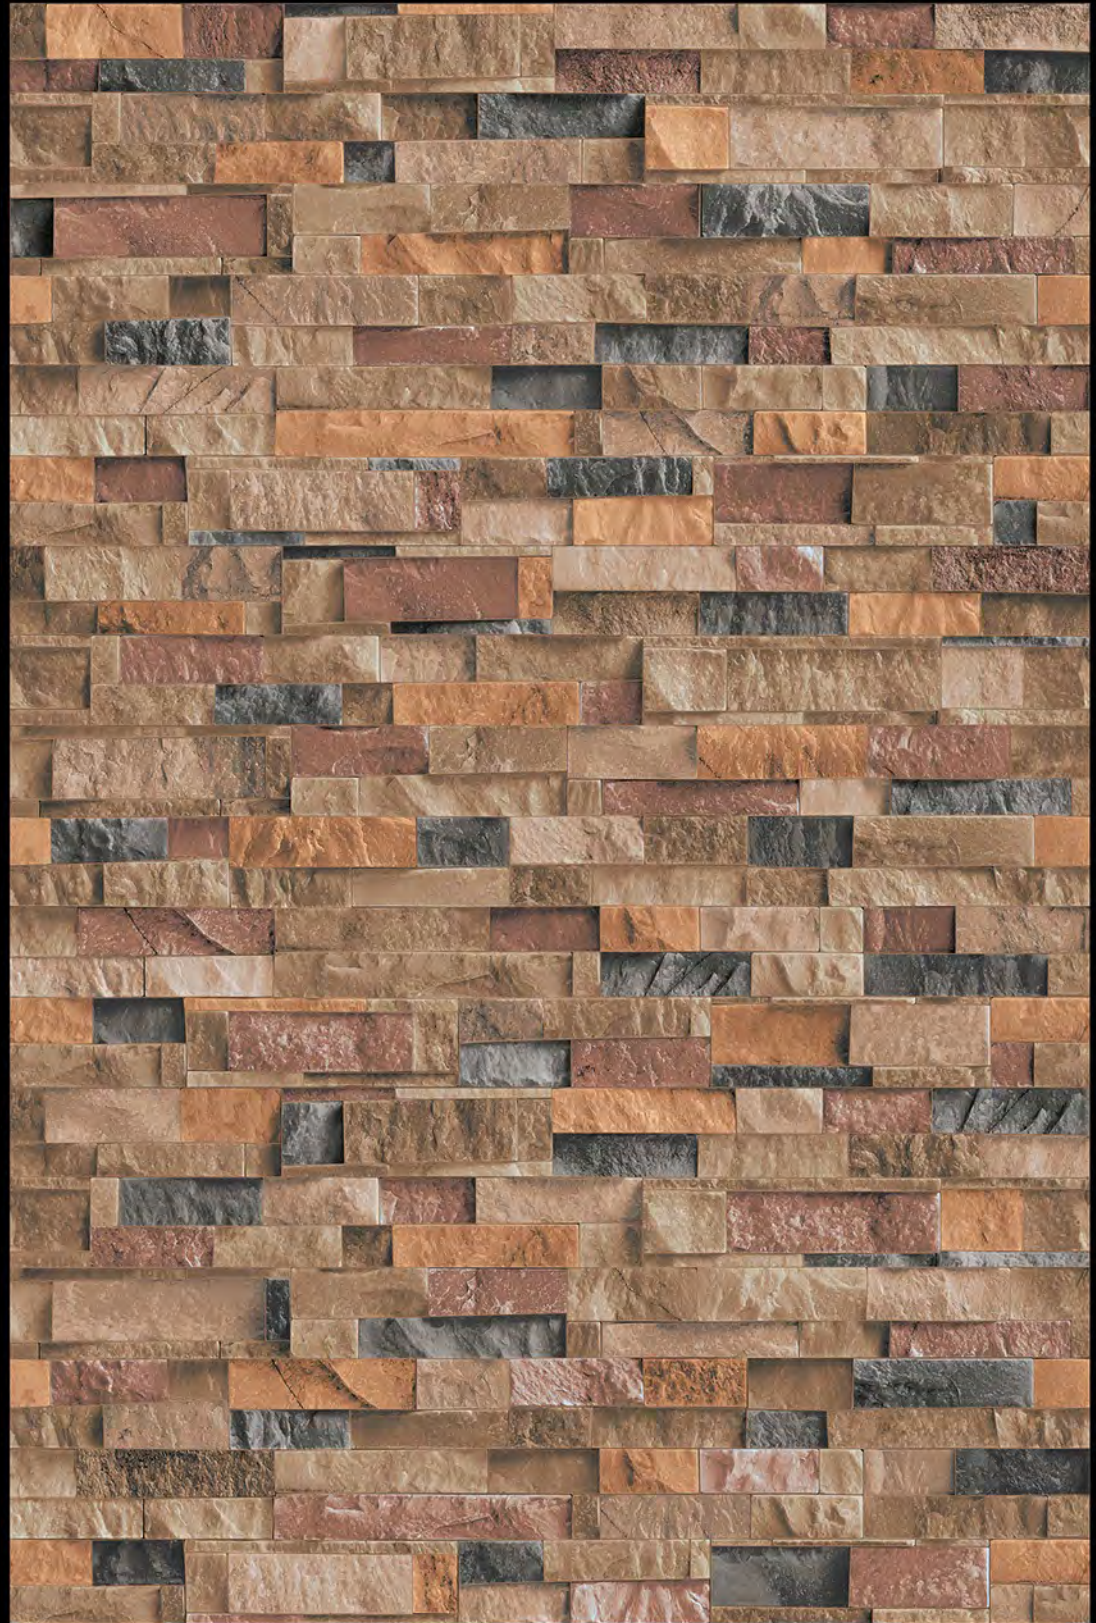

High Depth
Elevation

300x
600mm

LATVIA - 04

HIGH-DEEP
PUNCH

NATURAL
LOOK

DURABLE
BODY