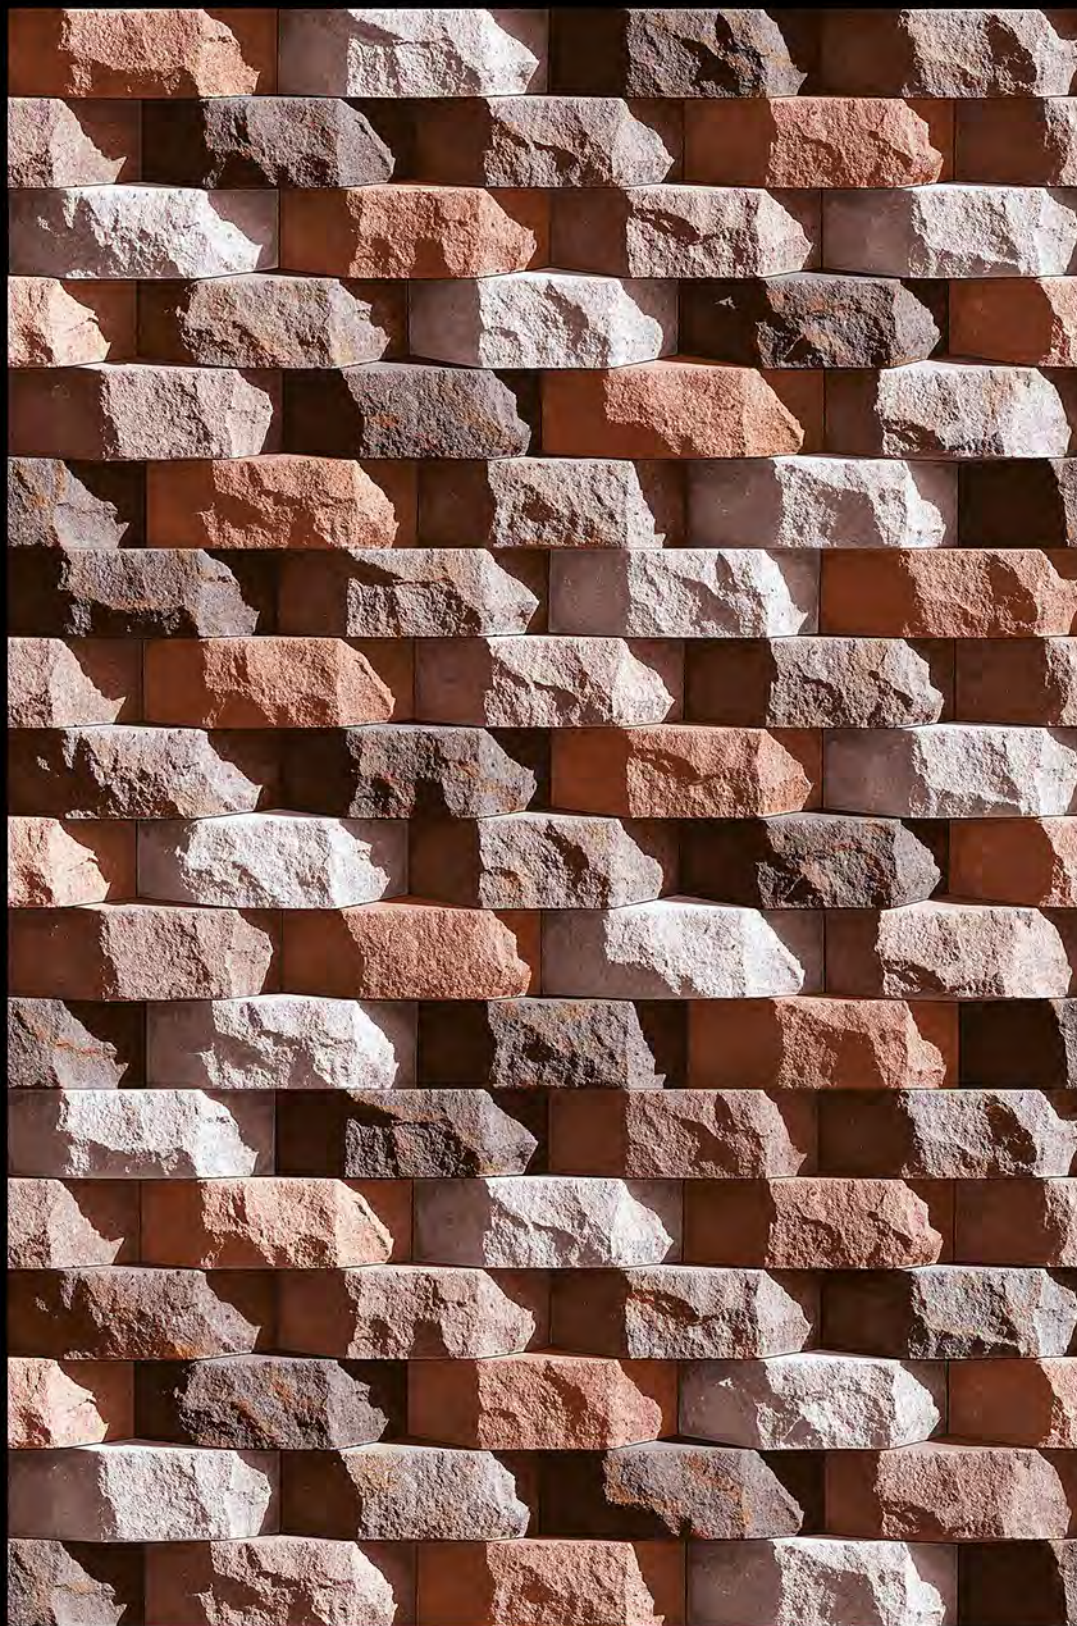

High Depth
Elevation

300x
600mm

ESTONIA - 02

HIGH-DEEP
PUNCH

NATURAL
LOOK

DURABLE
BODY